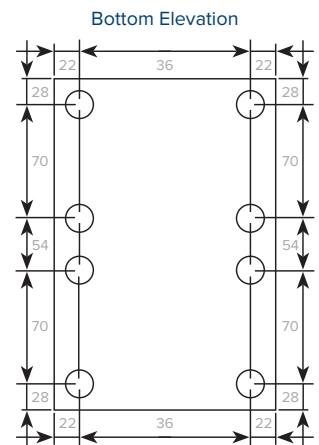

Typical Conduit Hole Location.
Size = 25mm Conduit Knockouts