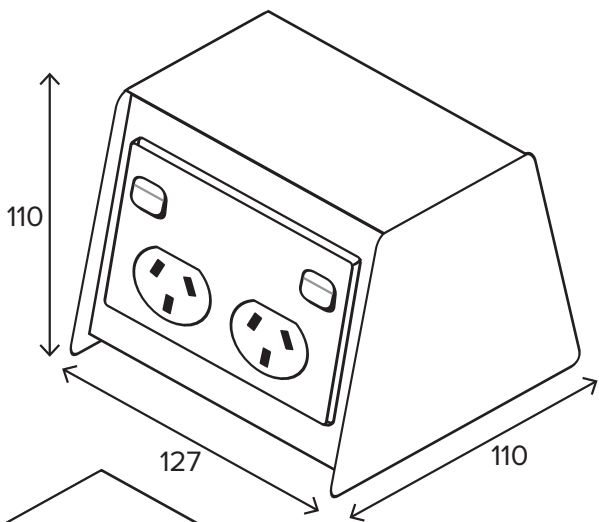

Typical Conduit Hole Location.  
Size = 25mm Conduit Knockouts

**Suitable For CAT6 Cabling**

Outlets are not included. All Dimensions quoted are nominal only. Drawings, images and diagrams are for illustrative purposes only and are not to scale. Product details and dimensions are subject to change without notice. This product is not suitable for use in wet areas, is intended for use with fixed wiring only and must be installed by a licensed electrical mechanic in accordance with AS3000, SAA Wiring Rules and A.C.A Requirements