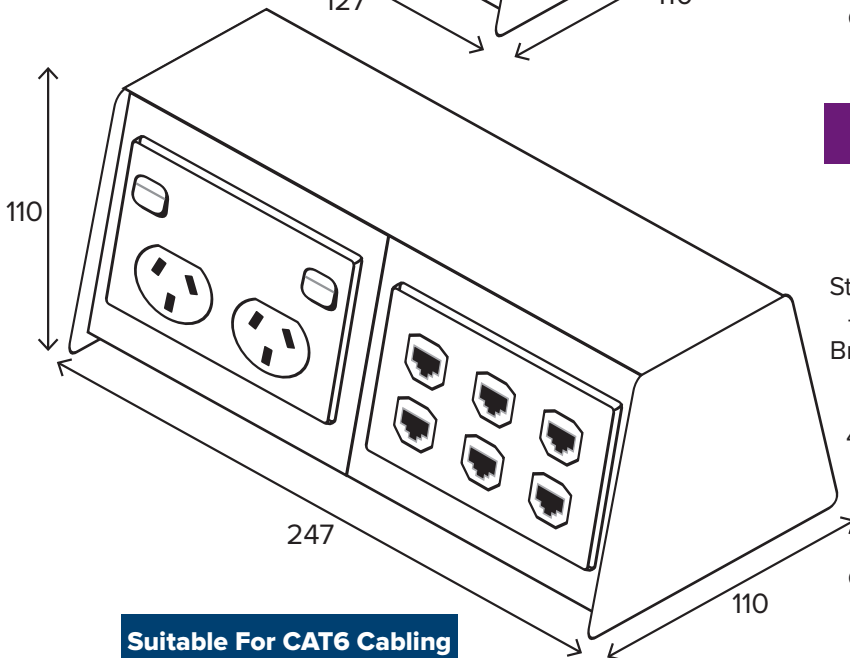

Typical Conduit Hole Location.  
Size = 25mm Conduit Knockouts

**Suitable For CAT6 Cabling**

Outlets are not included. All Dimensions quoted are nominal only. Drawings, images and diagrams are for illustrative purposes only and are not to scale. Product details and dimensions are subject to change without notice. This product is not suitable for use in wet areas, is intended for use with fixed wiring only and must be installed by a licensed electrical mechanic in accordance with AS3000, SAA Wiring Rules and A.C.A Requirements