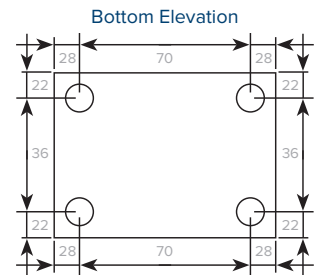

Typical Conduit Hole Location.
Size = 25mm Conduit Knockouts

AFB-20/2

Features

Steel & Aluminium Construction
- Available in Stainless Steel,
Bright Silver, Natural Anodised,
Black, & White

4 x Clipsal 2000 Series Style
Power/ Data /AV Outlet

247 x 110 x 110mm

Combines Perfectly with Our
AFD-35 & FD150 Floorduct
Range!