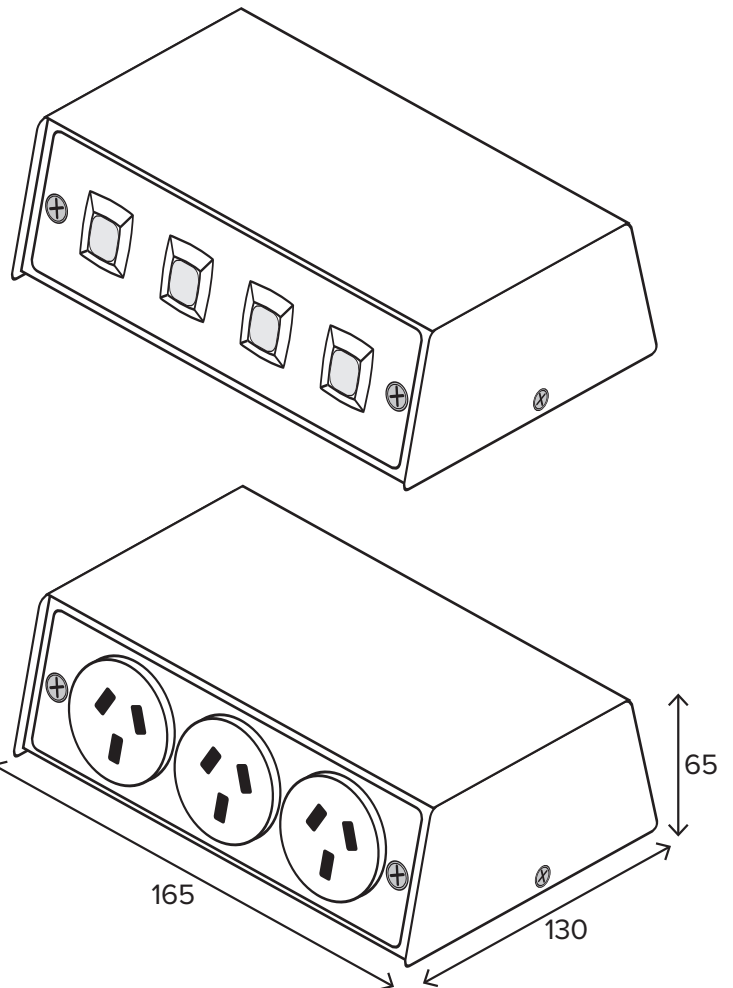

**AFB-70**

Power - Side Profile

Data - Side Profile

## Features

Full Steel Construction  
- Available in Black, White, APO Grey, Natural Anodised or Stainless Steel

3 x 10Amp Autoswitched Round GPOs & 4 x Single Data Outlet Clips

165 x 130 x 65mm

Suitable for mounting on both floor and bench applications

3 x Power & 4 x Data Combination

Features 4 x 25mm conduit knockouts on the bottom of box body

Combines Perfectly with Our AFD-35 & FD150 Floorduct Ranges!

Bottom Elevation

Typical Conduit Hole Location.  
Size = 25mm Conduit Knockouts