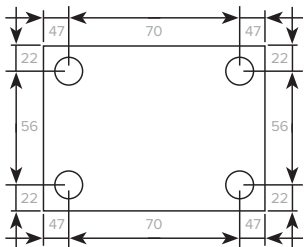

**AFB-70**

Power - Side Profile

Data - Side Profile

## Features

Full Steel Construction  
- Available in Black, White, APO Grey, Natural Anodised or Stainless Steel

3 x 10Amp Autoswitched Round GPOs & 4 x Single Data Outlet Clips

165 x 130 x 65mm

Suitable for mounting on both floor and bench applications

3 x Power & 4 x Data Combination

Features 4 x 25mm conduit knockouts on the bottom of box body

Combines Perfectly with Our AFD-35 & FD150 Floorduct Ranges!

Bottom Elevation

Typical Conduit Hole Location.  
Size = 25mm Conduit Knockouts