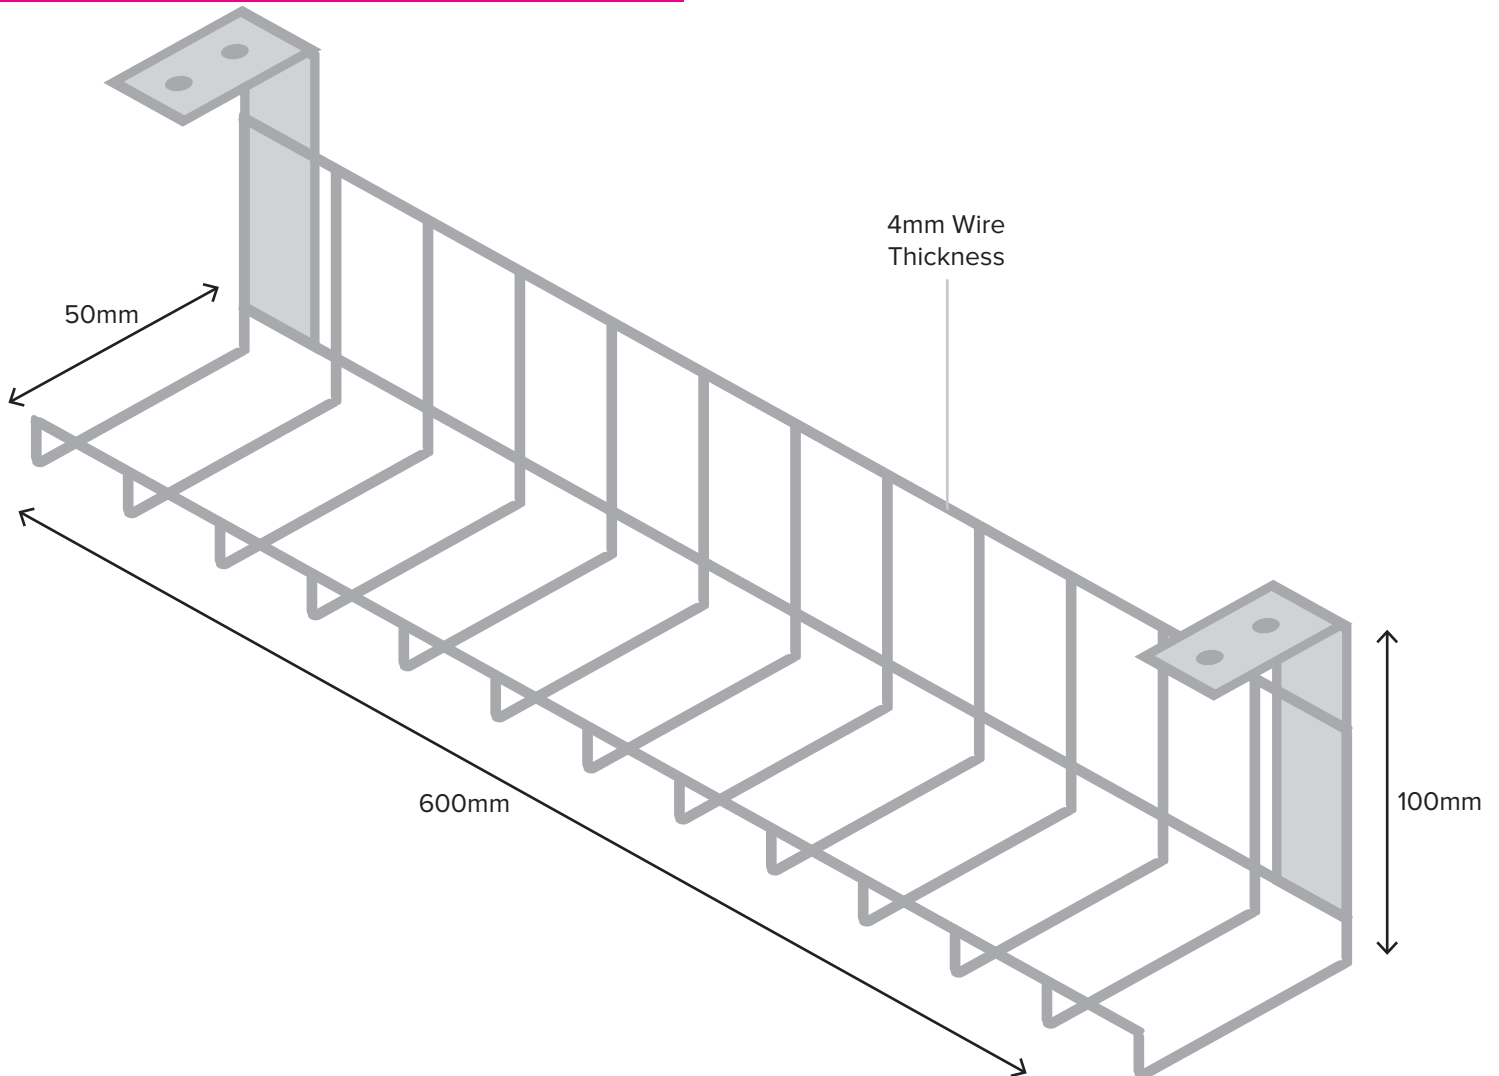

**AT A GLANCE**

**Dimensions:** 600mm x 50mm x

100mm

**Wire Thickness:** 4mm

**Colour:** APO Grey

**Includes:** 4 x Fixing Screws

**CB600**

All Dimensions quoted are nominal only. Drawings, images and diagrams are for illustrative purposes only and are not to scale. Product details and dimensions are subject to change without notice. This product is not suitable for use in wet areas, is intended for use with fixed wiring only and must be installed by a licensed electrical mechanic in accordance with AS3000, SAA Wiring Rules and A.C.A Requirements