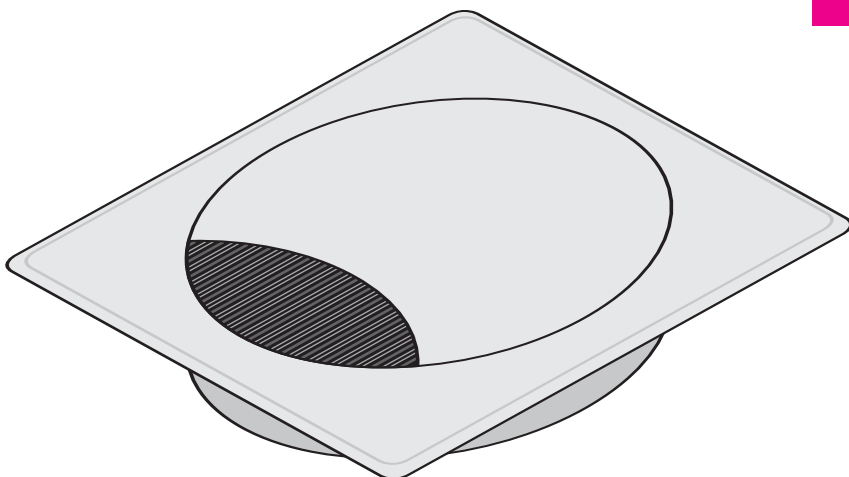

AT A GLANCE

CGP93	CGS76
Material: Plastic	Material: Steel
Installed Shape: Round	Installed Shape: Square
Total Size: 114mm Dia. x 42mm	Total Size: 89 x 89 x 15mm
Cable Opening Size: 93mm Dia.	Cable Opening Size: 76mm Dia.
Available Colours: White or Black	Available Colours: Black Satin,
Ingress Features: Open/ Close Mechanism	Natural Anodised or Chrome
	Ingress Features: Cable Brush

CGP93

Plastic Cable Grommet with slight Bevelled edge

93mm Diameter Cable Opening when Installed

Allows cables to pass from a Raised Floor to a Desk Surface

Open/ Close mechanism prevents dust & other elements from entering

Total Size is 114mm Dia. x 42mm

Visible Shape when Installed: Round

Available Colours include White or Black

CGS76

Heavy Duty Steel Cable Grommet with Stylish Bevelled Edge

76mm Diameter Cable Opening when Installed

Allows cables to pass from a Raised Floor to a Desk Surface

Cable Brush prevents dust ingress

Total Size is 89 x 89 x 15mm

Visible Shape when Installed: Square

Available Colours include Black Satin, Natural Anodised or Polished Chrome.