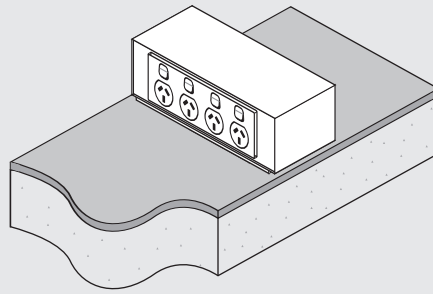

**GBZ-02**

2 x Round Autoswitched  
GPOs & 3 x Single  
Data Outlets

**GBZ-04**

1 x Clipsal 2000  
Gangbusters Series Style  
Outlet & 1 x Clipsal 2000  
Series Style Outlet

**AT A GLANCE**

**Material:** Moulded Polyamide &  
Steel Front Plate

**GBZ-02 Size:** 108 x 110 x 94mm

**GBZ-04 Size:** 108 x 212 x 94mm

**Colour:** Grey

**GBZ-02**

**Features**

Moulded Polyamide Box with  
Steel Outlet Brackets

2 x 10Amp Autoswitched  
Round GPOs & 3 x Single  
Data Outlet Clips

110 x 108 x 94mm

**Suitable For CAT6  
& CAT6A Cabling**

**GBZ-04**

**Features**

Moulded Polyamide Box with  
Steel Outlet Brackets

1 x Clipsal 2000 Gangbusters  
Series Style Power/ Data /AV  
Outlet & 1 x Clipsal 2000 Series  
Style Power/ Data /AV Outlet