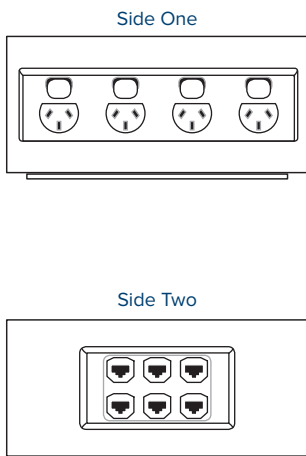

GBZ-04

Features

Moulded Polyamide Box with
Steel Outlet Brackets

1 x Clipsal 2000 Gangbusters
Series Style Power/ Data /AV
Outlet & 1 x Clipsal 2000 Series
Style Power/ Data /AV Outlet

212 x 108 x 94mm

**Suitable For CAT6
& CAT6A Cabling**