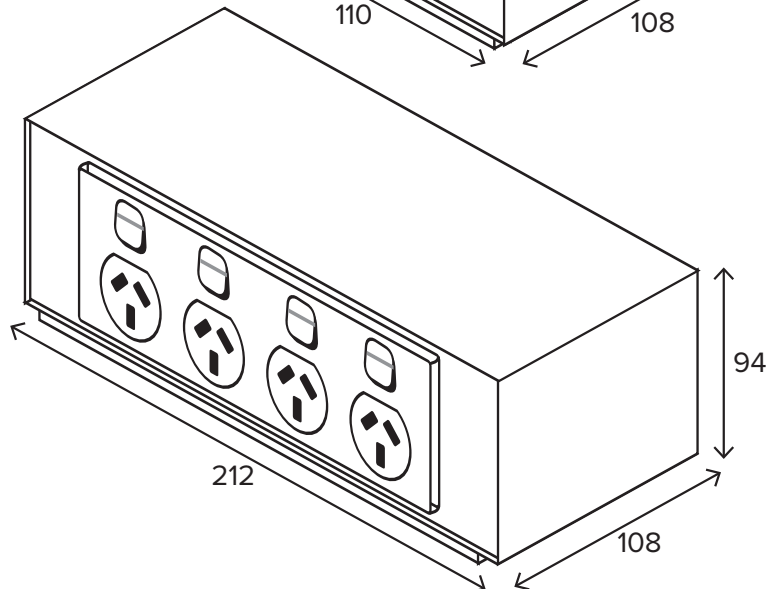

**GBZ-02 Size:** 108 x 110 x 94mm

**GBZ-04 Size:** 108 x 212 x 94mm

**Colour:** Grey

**GBZ-02**

**Features**

Moulded Polyamide Box with  
Steel Outlet Brackets

2 x 10Amp Autoswitched  
Round GPOs & 3 x Single  
Data Outlet Clips

110 x 108 x 94mm

**Suitable For CAT6  
& CAT6A Cabling**

**GBZ-04**

**Features**

Moulded Polyamide Box with  
Steel Outlet Brackets

1 x Clipsal 2000 Gangbusters  
Series Style Power/ Data /AV  
Outlet & 1 x Clipsal 2000 Series  
Style Power/ Data /AV Outlet

212 x 108 x 94mm

**Suitable For CAT6  
& CAT6A Cabling**

Outlets are not included. All Dimensions quoted are nominal only. Drawings, images and diagrams are for illustrative purposes only and are not to scale. Product details and dimensions are subject to change without notice. This product is not suitable for use in wet areas, is intended for use with fixed wiring only and must be installed by a licensed electrical mechanic in accordance with AS3000, SAA Wiring Rules and A.C.A Requirements