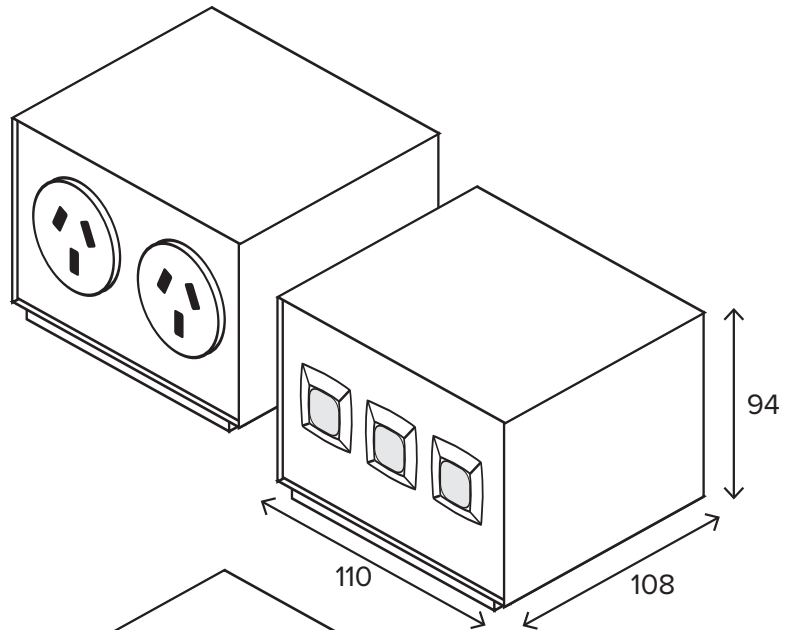

**GBZ-02 Size:** 108 x 110 x 94mm

**GBZ-04 Size:** 108 x 212 x 94mm

**Colour:** Grey

**GBZ-02**

**Features**

Moulded Polyamide Box with  
Steel Outlet Brackets

2 x 10Amp Autoswitched  
Round GPOs & 3 x Single  
Data Outlet Clips

110 x 108 x 94mm

**Suitable For CAT6  
& CAT6A Cabling**

**GBZ-04**

**Features**

Moulded Polyamide Box with  
Steel Outlet Brackets

1 x Clipsal 2000 Gangbusters  
Series Style Power/ Data /AV  
Outlet & 1 x Clipsal 2000 Series  
Style Power/ Data /AV Outlet