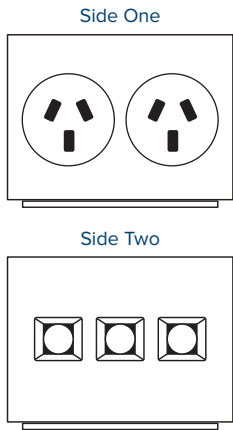

**GBZ-02 Size:** 108 x 110 x 94mm

**GBZ-04 Size:** 108 x 212 x 94mm

**Colour:** Grey

**GBZ-02**

**Features**

Moulded Polyamide Box with  
Steel Outlet Brackets

2 x 10Amp Autoswitched  
Round GPOs & 3 x Single  
Data Outlet Clips

110 x 108 x 94mm

**Suitable For CAT6  
& CAT6A Cabling**

**GBZ-04**

**Features**

Moulded Polyamide Box with  
Steel Outlet Brackets

1 x Clipsal 2000 Gangbusters  
Series Style Power/ Data /AV  
Outlet & 1 x Clipsal 2000 Series  
Style Power/ Data /AV Outlet