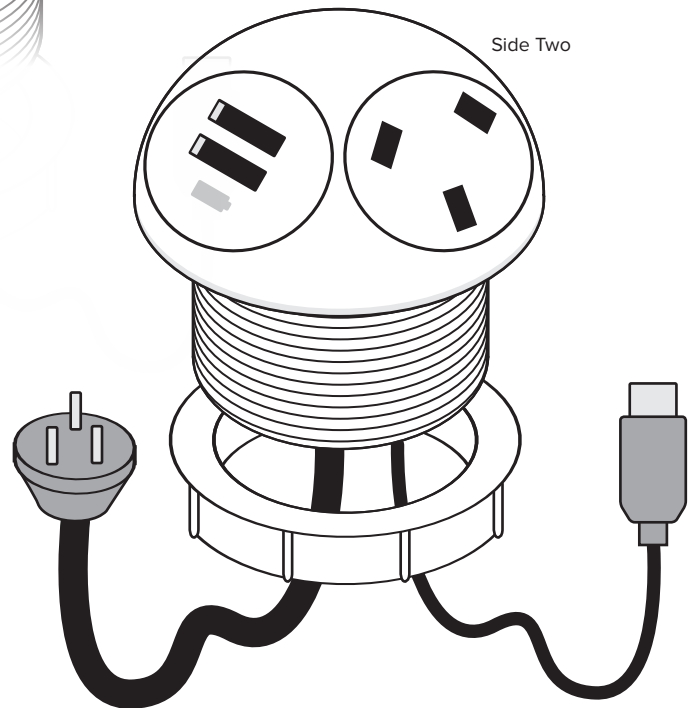

TD98

AT A GLANCE

- Capacity:** 1 x HDMI Port, 1 x Round Autoswitched GPO & 2 x USB Charge
- Dome Colour:** White
- Dome Diameter:** 98mm
- Cut-Out Size:** 76.2mm
- Desk Thickness:** Up to 40mm

Three Different Outlets in One Unit!

Features

Table Dome -
98mm Diameter
40mm Height above Desktop

Colours Available
White

Tamper Resistant Outlets

Outlets Include -
1 x HDMI Port (Side One)
1 x Round Autoswitched GPO (Side Two)
2 x USB Charge (Side Two)

Desk-Top / Benchtop
Cut-Out Size - 76.2mm

Power Cord Length - 361.5mm

HDMI Cord Length - 361.5mm

Suitable Desk/Bench Top
Thickness - Up to 40mm

All Dimensions quoted are nominal only. Drawings, images and diagrams are for illustrative purposes only and are not to scale. Product details and dimensions are subject to change without notice. This product is not suitable for use in wet areas and must be installed in accordance with AS3000, SAA Wiring Rules and A.C.A Requirements