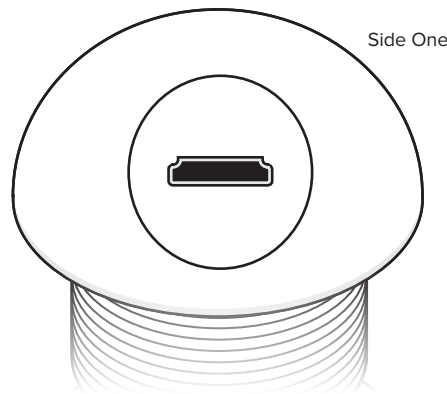

TD98

AT A GLANCE

- Capacity:** 1 x HDMI Port, 1 x Round Autoswitched GPO & 2 x USB Charge
- Dome Colour:** White
- Dome Diameter:** 98mm
- Cut-Out Size:** 76.2mm
- Desk Thickness:** Up to 40mm

Three Different Outlets in One Unit!

Features

Table Dome -
98mm Diameter
40mm Height above Desktop

Colours Available
White

Tamper Resistant Outlets

Outlets Include -
1 x HDMI Port (Side One)
1 x Round Autoswitched GPO (Side Two)
2 x USB Charge (Side Two)

Desk-Top / Benchtop
Cut-Out Size - 76.2mm

Power Cord Length - 361.5mm

HDMI Cord Length - 361.5mm

Suitable Desk/Bench Top
Thickness - Up to 40mm

All Dimensions quoted are nominal only. Drawings, images and diagrams are for illustrative purposes only and are not to scale. Product details and dimensions are subject to change without notice. This product is not suitable for use in wet areas and must be installed in accordance with AS3000, SAA Wiring Rules and A.C.A Requirements