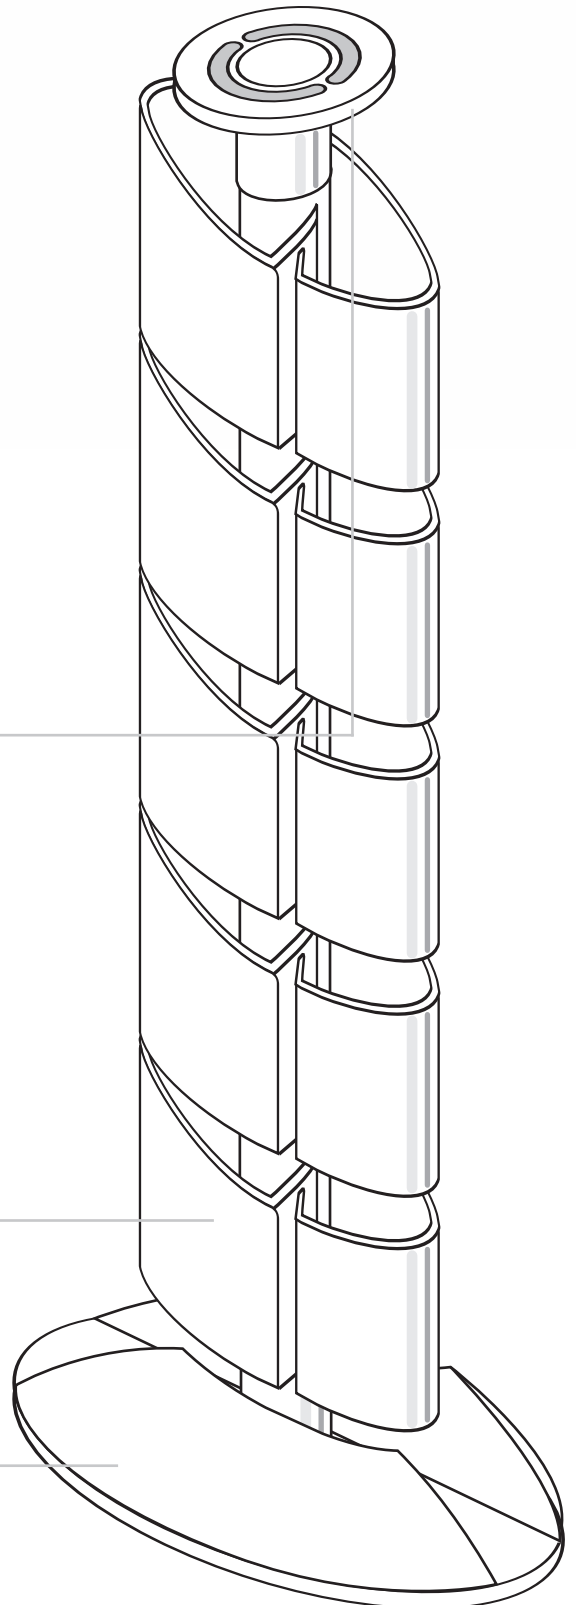

AT A GLANCE

Overall Height: 740mm
Segment Shape: Oval
Segment Size: 75 x 38 x 50mm
Internal Channels: Two
Base Size: 60 x 124 x 40mm
Available Colours: Satin Silver

UMB75

Internal Channels

UMB75 (Silver Pictured)

Features

Under-Desk Connector - Supplied with 2 x screws to attach to the underside of a desk

Overall Height of 740mm - comes with x 15 segments as standard (only x 5 pictured in diagram)

Additional Segments - Available in a set of x 3 to extend the umbilical to any desired height

Oval Shaped Cable Umbilical - Each segment is 75 x 38 x 50mm

Internal Channel - consist of Two channels (See Internal Channels Diagram)

Weighted Base - 60 x 124 x 40mm

All Dimensions quoted are nominal only. Drawings, images and diagrams are for illustrative purposes only and are not to scale. Product details and dimensions are subject to change without notice. This product is not suitable for use in wet areas, is intended for use with fixed wiring only and must be installed by a licensed electrical mechanic in accordance with AS3000, SAA Wiring Rules and A.C.A Requirements