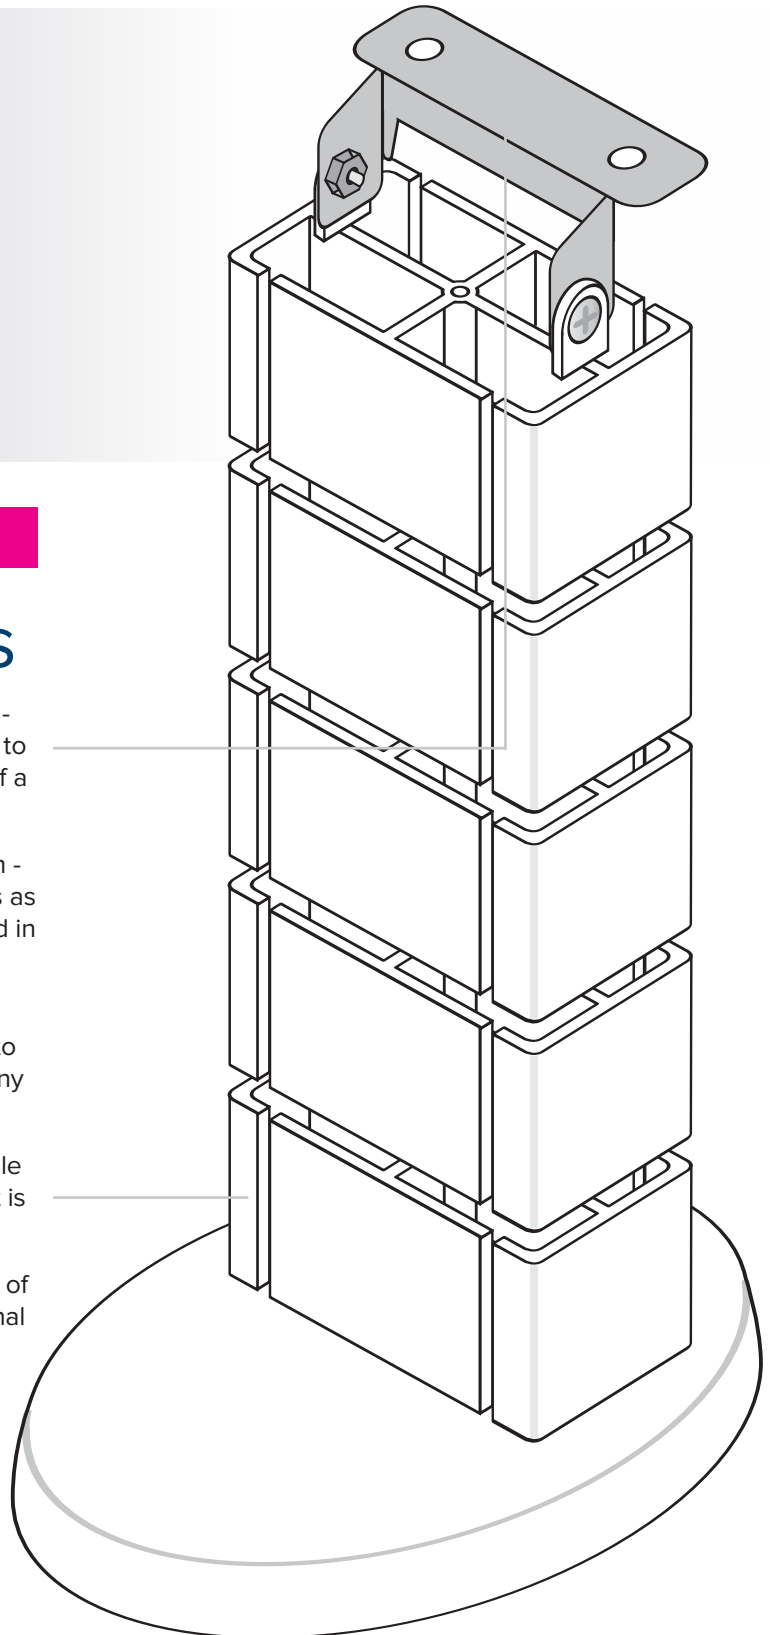

AT A GLANCE

Overall Height: 780mm
Segment Shape: Rectangle
Segment Size: 67 x 36 x 29mm
Internal Channels: Four
Base Size: 130 x 110 x 20mm
Available Colours: White, Black, Transparent

UMB77

Internal Channels

UMB-77 (Black Pictured)

Features

Under-Desk Connector - Supplied with 2 x screws to attach to the underside of a desk

Overall Height of 780mm - comes with x 18 segments as standard (only x 5 pictured in diagram)

Additional Segments - Available in a set of x 3 to extend the umbilical to any desired height

Rectangular Shaped Cable Umbilical - Each segment is 67 x 36 x 29mm

Internal Channel - consist of Four channels (See Internal Channels Diagram)

Base - 130 x 110 x 20mm

All Dimensions quoted are nominal only. Drawings, images and diagrams are for illustrative purposes only and are not to scale. Product details and dimensions are subject to change without notice. This product is not suitable for use in wet areas, is intended for use with fixed wiring only and must be installed by a licensed electrical mechanic in accordance with AS3000, SAA Wiring Rules and A.C.A Requirements