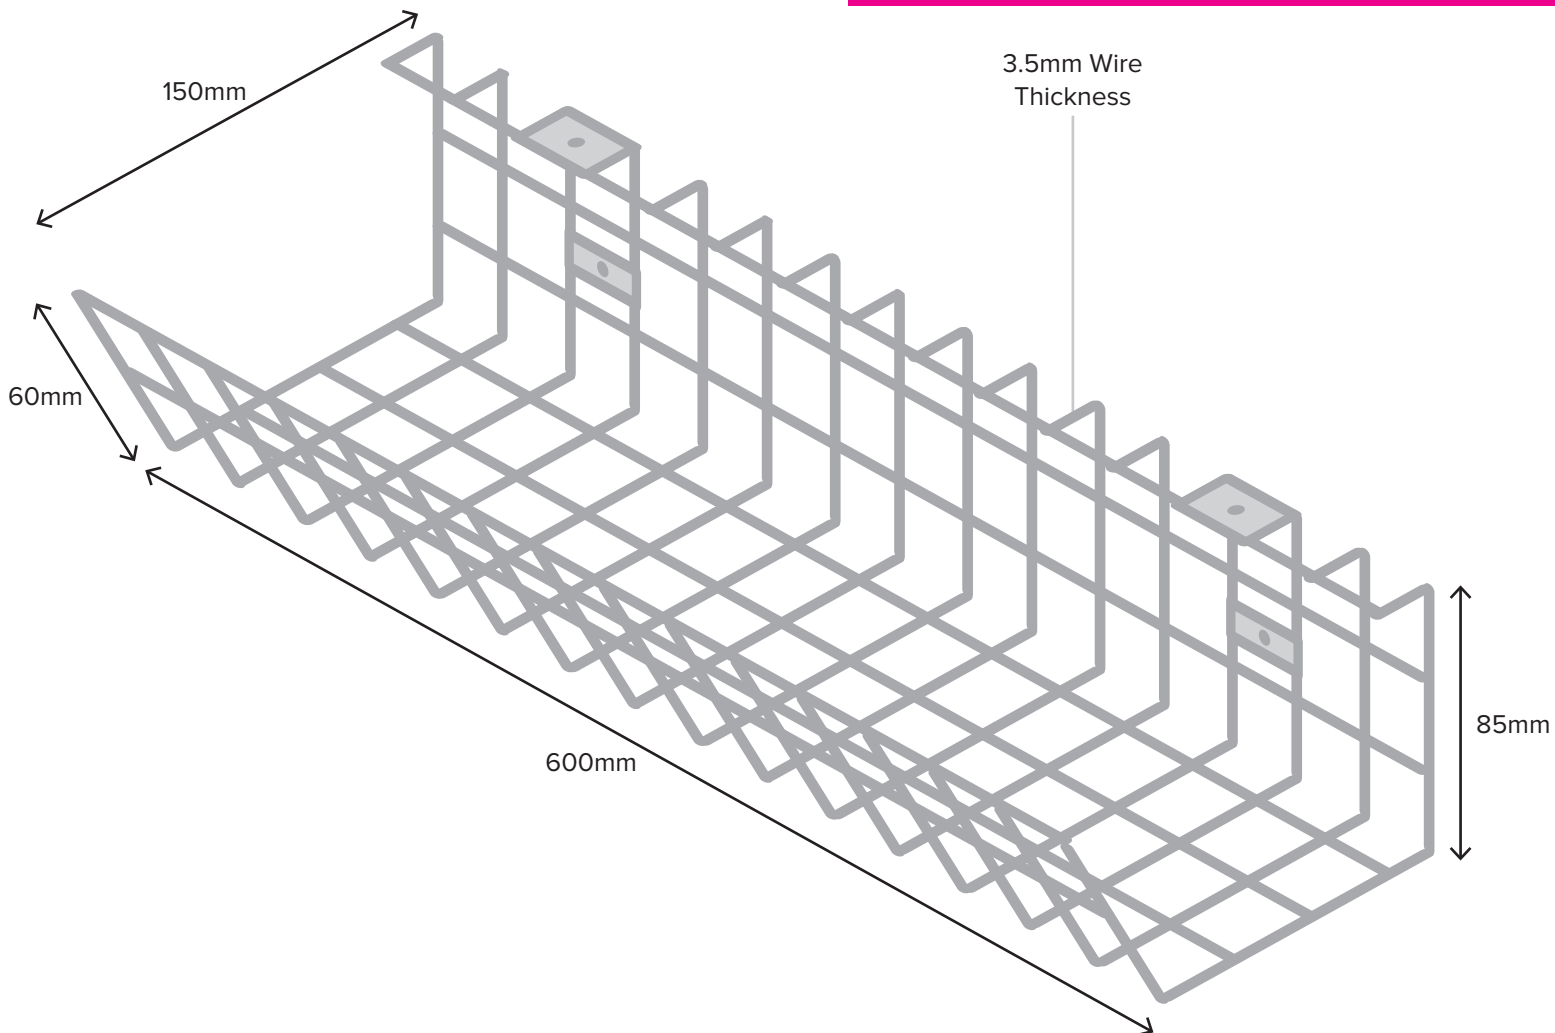

## AT A GLANCE

**Dimensions:** 600mm x 150mm x

85mm

**Wire Thickness:** 3.5mm

**Colour:** APO Grey

**Includes:** 4 x Fixing Screws

## CB600/85

All Dimensions quoted are nominal only. Drawings, images and diagrams are for illustrative purposes only and are not to scale. Product details and dimensions are subject to change without notice. This product is not suitable for use in wet areas, is intended for use with fixed wiring only and must be installed by a licensed electrical mechanic in accordance with AS3000, SAA Wiring Rules and A.C.A Requirements